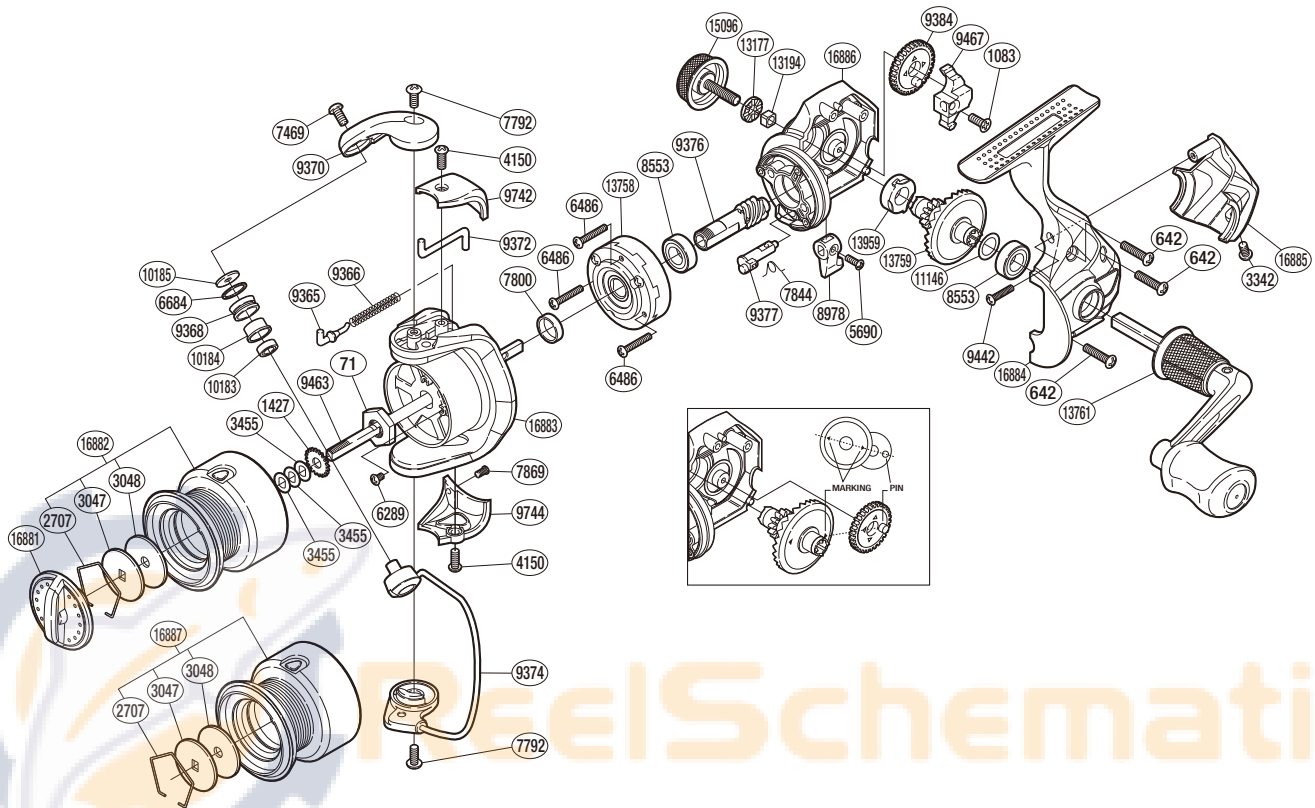

SHIMANO NEXAVE

NEX1000FD

(51SG711004G)

Please note that the number of adjusting washers may not be the same as shown in the exploded views. (Adjustment will vary with each individual product.)

Part No.	Description	Part No.	Description	Part No.	Description
RD 0071	Rotor Nut	RD 7869	Screw	RD10184	Line Roller Bushing
RD 0642	Screw	RD 8553	Ball Bearing	RD10185	Line Roller Washer
RD 1083	Screw	RD 8978	Anti-Reverse Lever	RD11146	Washer
RD 1427	Spool Support	RD 9365	Bail Spring Guide	RD13177	Handle Screw Cap Spacer
RD 2707	Drag Washers Retainer	RD 9366	Bail Spring	RD13194	Handle Screw Lock
RD 3047	Key Washer	RD 9368	Line Roller	RD13758	Roller Clutch Assembly
RD 3048	Drag Washer	RD 9370	Bail Arm	RD13759	Drive Gear
RD 3342	Screw	RD 9372	Bail Trip Lever	RD13761	Handle Assembly
RD 3455	Spool Washer	RD 9374	Bail Assembly	RD13959	Drive Gear Bushing
RD 4150	Screw	RD 9376	Pinion Gear	RD15096	Handle Screw Cap
RD 5690	Screw	RD 9377	Anti-Reverse Cam	RD16881	Drag Knob
RD 6289	Screw	RD 9384	Oscillating Gear	RD16882	Spool Assembly
RD 6486	Screw	RD 9442	Screw	RD16883	Rotor
RD 6684	Line Roller Spacer	RD 9463	Main Shaft	RD16884	Side Cover
RD 7469	Screw	RD 9467	Oscillating Slider	RD16885	Rear Protector
RD 7792	Screw	RD 9742	Bail Spring Cover	RD16886	Body
RD 7800	Rotor Ring	RD 9744	Bail Hold Support Guard		
RD 7844	Anti-Reverse Cam Spring	RD10183	Ball Bearing	RD16887	Spare Spool Assembly